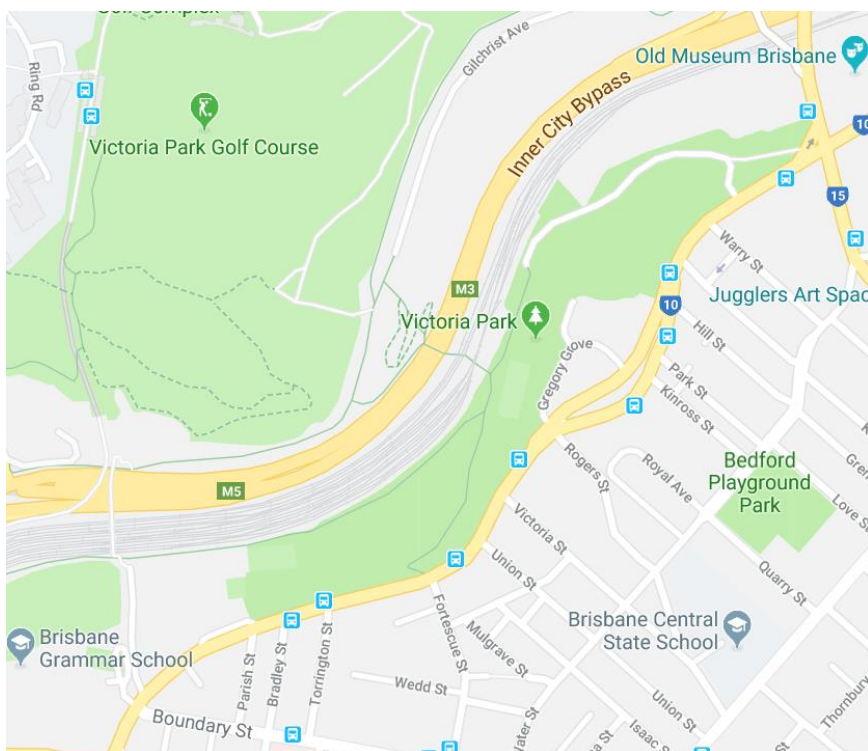

QYO Audition Venue Maps & Directions

1. Old Museum Building, Cnr Gregory Tce & Bowen Bridge Rd, Bowen Hills.

Limited parking is available within the grounds of the Old Museum and on Gregory Tce and surrounding streets. Main entrance is on Gregory Tce and turn right.

The Old Museum

2. Brisbane Grammar School, Gregory Tce, Spring Hill.

Main entrance is at the "T" intersection of Boundary St & Gregory Tce. Parking is available on Gregory Tce and surrounding streets. Some parks are available at the school oval behind the music block, with access from Kalinga Avenue. There is a drop off zone (no parking) off Gregory Tce in front of the music block.