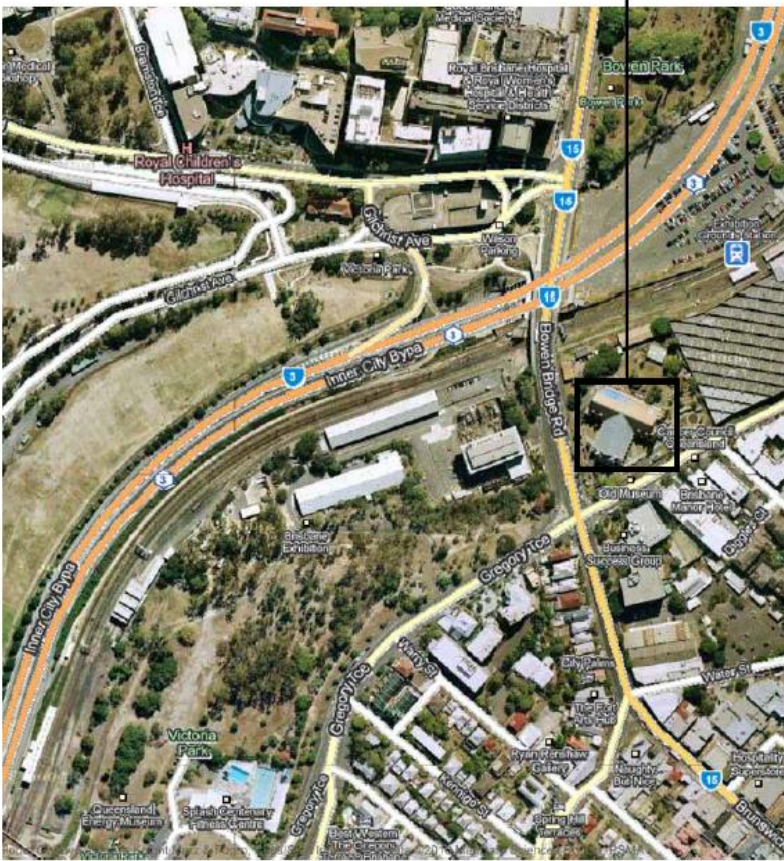

QYO Audition Venue Maps & Directions

1. Old Museum Building, Cnr Gregory Tce & Bowen Bridge Rd, Bowen Hills.

Limited parking is available within the grounds of the Old Museum and on Gregory Tce and surrounding streets. Main entrance is on Gregory Tce and turn right.

The Old Museum

2. Brisbane Grammar School, Gregory Tce, Spring Hill.

Main entrance is at the "T" intersection of Boundary St & Gregory Tce. Parking is available on Gregory Tce and surrounding streets. Some parks are available at the school oval behind the music block, with access from Kalinga Avenue. There is a drop off zone (no parking) off Gregory Tce in front of the music block.